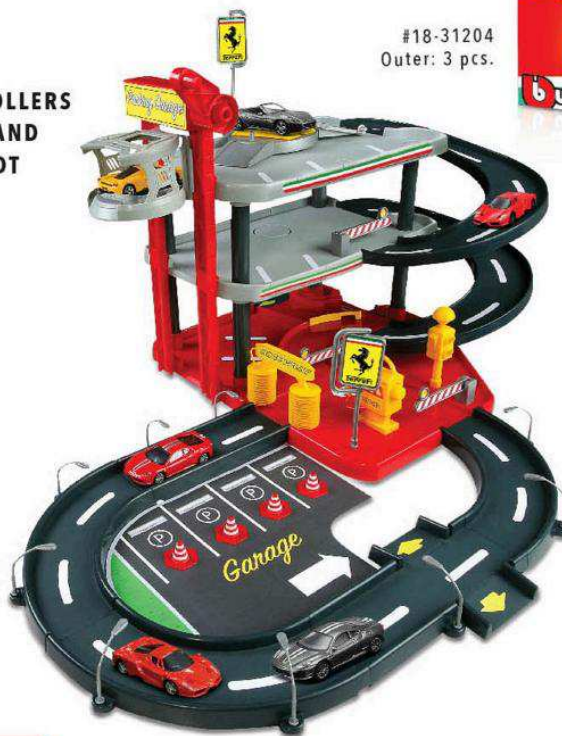

PARKING GARAGE

- 2 FERRARI DIE-CAST VEHICLES IN 1/43 SCALE INCLUDED
- CAR ELEVATOR
- VEHICLE LIFT
- MOVEABLE CAR WASH
- ROTATING CAR WASH ROLLERS
- 1 GAS PUMP, 4 CONES AND CARDSTOCK PARKING LOT